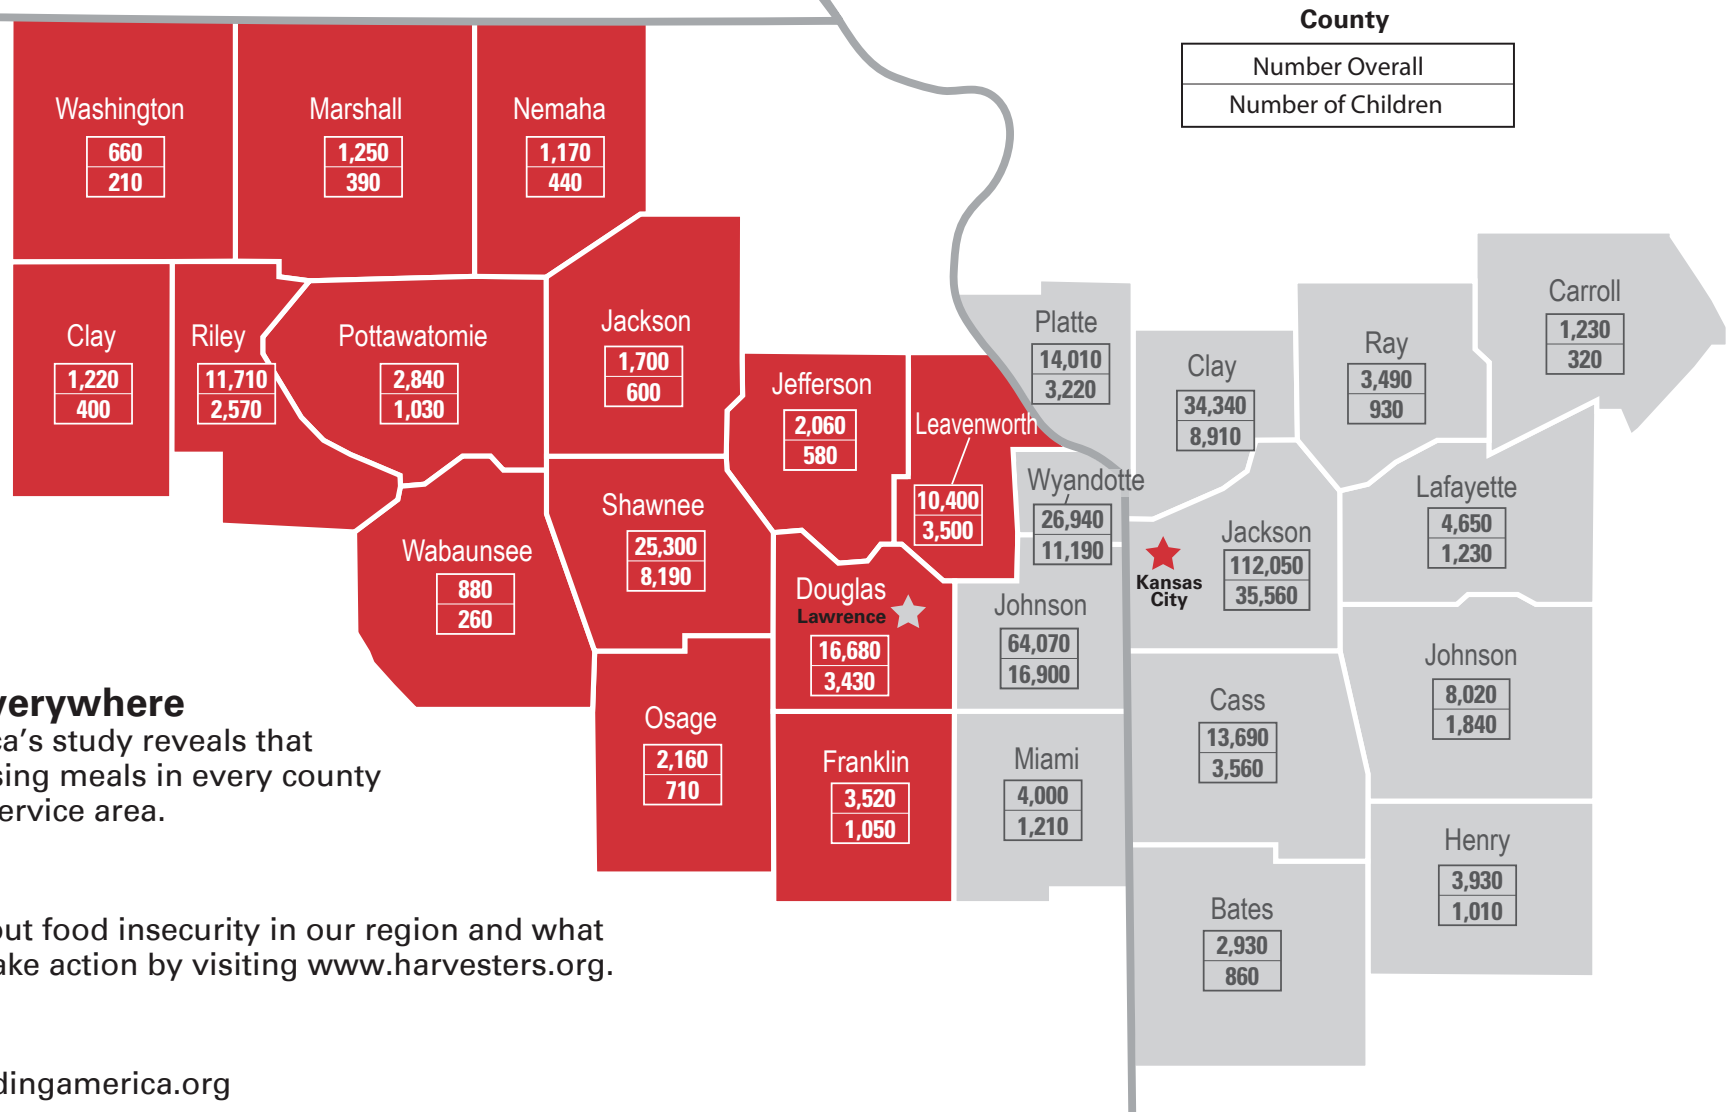

# Neighbors Experiencing Food Insecurity in Harvesters' Service Area 2025

## Hunger is Everywhere

Feeding America's study reveals that people are missing meals in every county in Harvesters' service area.

## Learn More

Learn more about food insecurity in our region and what you can do to take action by visiting [www.harvesters.org](http://www.harvesters.org).

## Source

<https://map.feedingamerica.org>

Counties highlighted in RED are served through Harvesters' Kansas Distribution Center in Lawrence. Counties highlighted in GREY are served through the Kansas City facility.